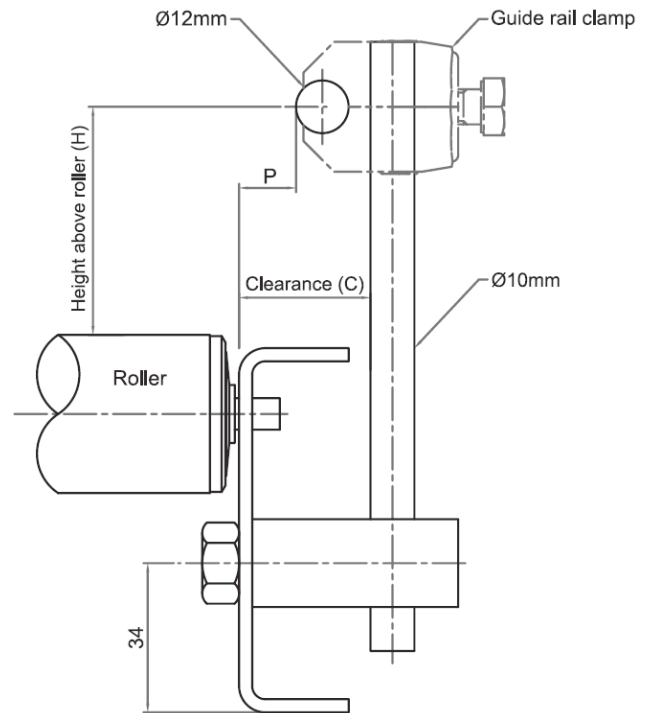

GUIDE RAIL

GRS Guide Rail Clamp Assembly

- Stainless Steel Round Bar

GR-L Guide Rail Lower Mount

GRS-C Guide Rail Top Clamp (pair)