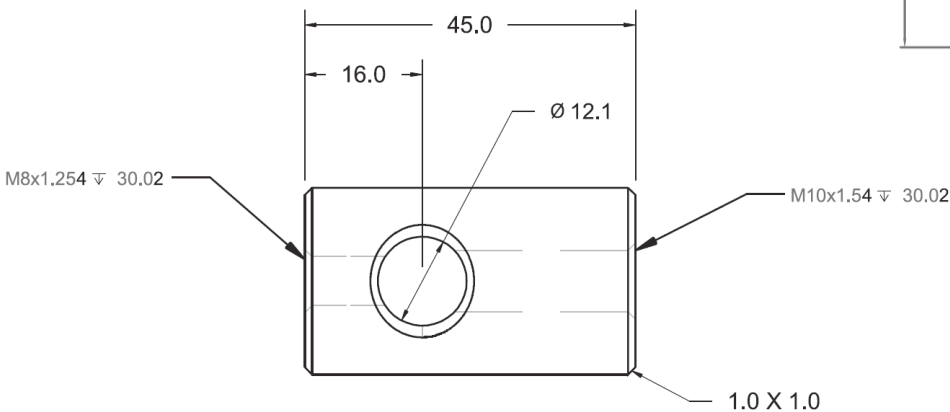

GUIDE RAIL

GRS Guide Rail Clamp Assembly

- Stainless Steel Round Bar

GR-L Guide Rail Lower Mount

GRS-C Guide Rail Top Clamp (pair)